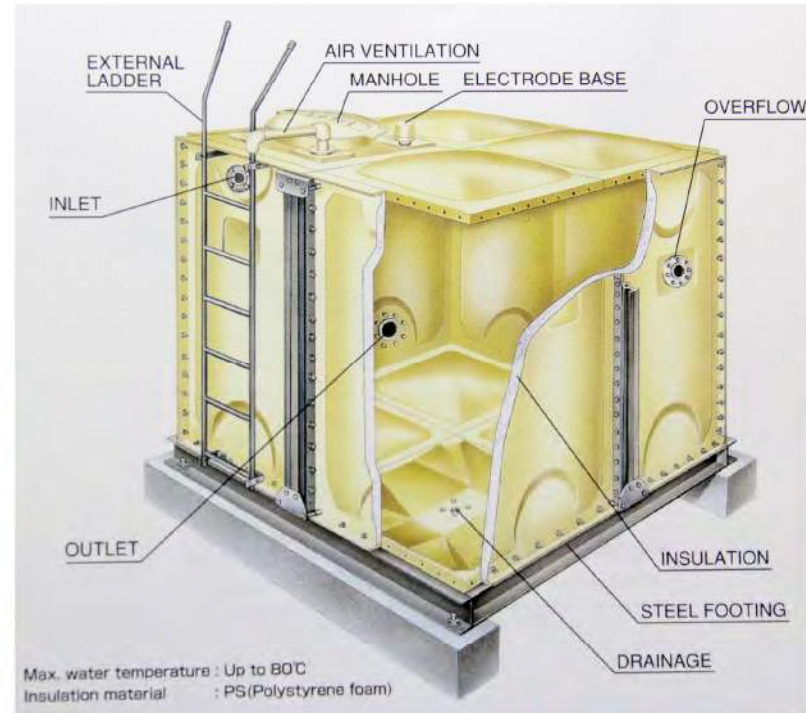

**MITSUBISHI
PLASTICS**